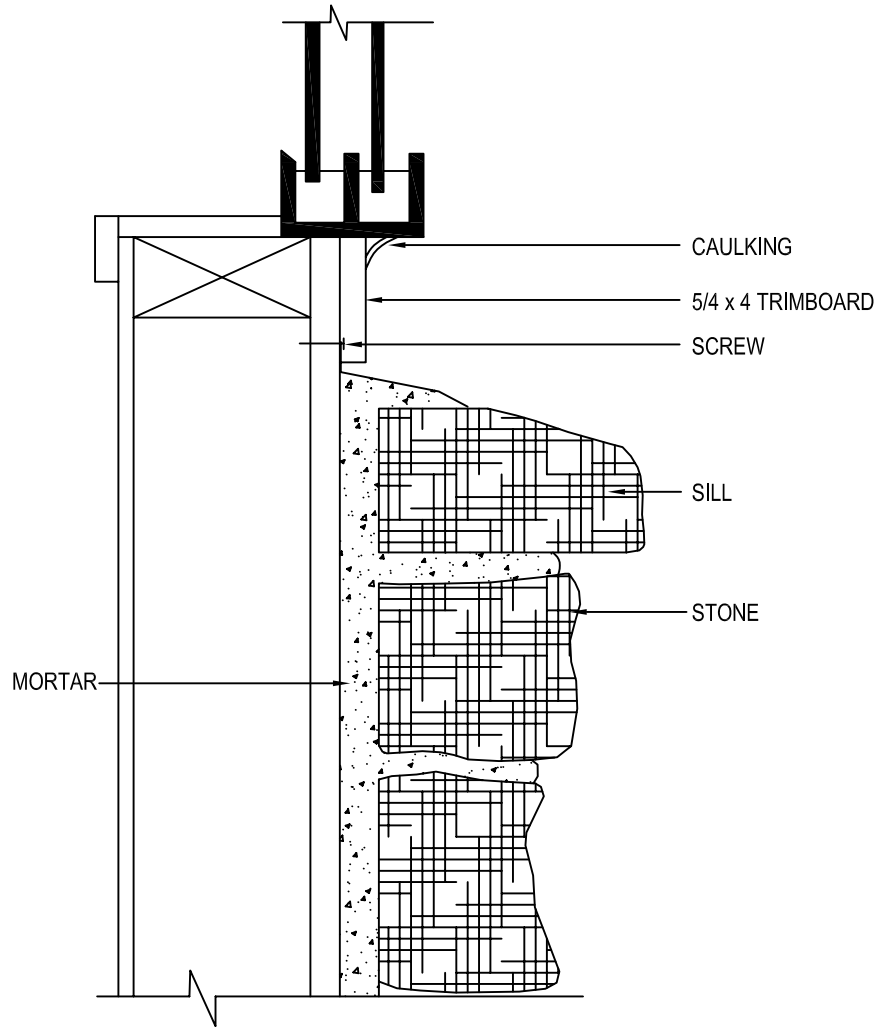

ARTISTIC STONE®

ARTISTIC STONE, INC
9290 MATT HIGHWAY
BALLGROUND, GA 30107
TOLL FREE: 1 (888) 852-4845
PHONE: (770) 888-8278
FAX: (678) 965-2194
www.artisticstone.com

WINDOW SILL

NOTES:

1. INSTALLATION TO BE COMPLETED IN ACCORDANCE WITH MANUFACTURER'S SPECIFICATIONS.
2. DO NOT SCALE DRAWINGS.
3. FLASHING SPECIFIED BUT NOT INSTALLED BY MANUFACTURER
4. CONTRACTORS NOTE: FOR PRODUCT AND COMPANY INFORMATION VISIT www.CADdetails.com/info
  REFERENCE NUMBER 744-026.

INSTALLATION DETAIL

WINDOW SILL