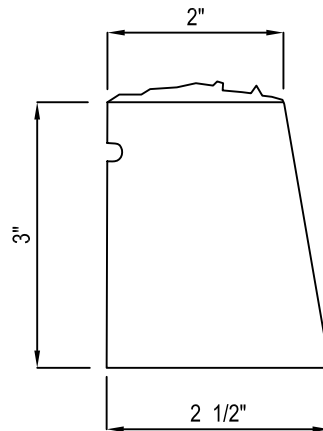

TAUPE

NOTES:

1. INSTALLATION TO BE COMPLETED IN ACCORDANCE WITH MANUFACTURER'S SPECIFICATIONS.
2. DO NOT SCALE DRAWINGS.
3. CONTRACTORS NOTE: FOR PRODUCT AND COMPANY INFORMATION VISIT www.CADdetails.com/info
REFERENCE NUMBER 744-006.