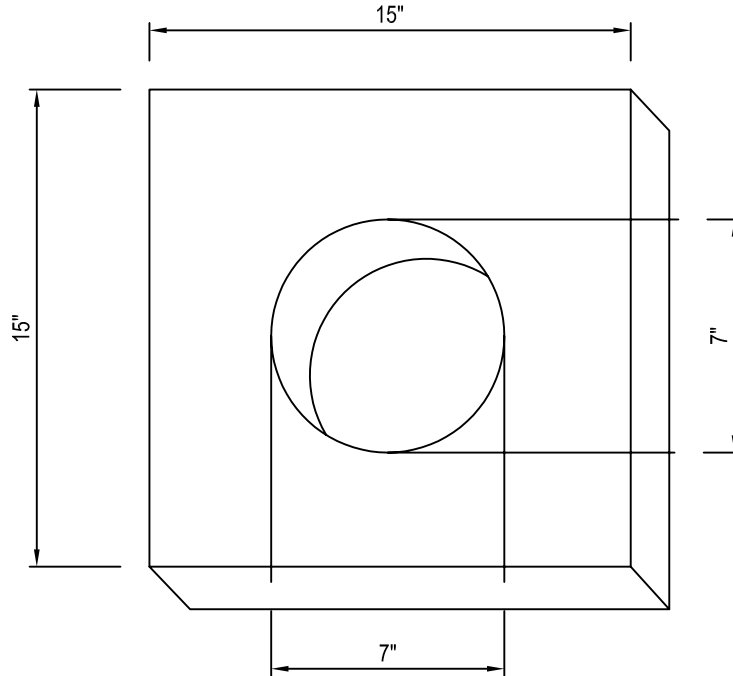

- SELECT DESIRED COLOR  
 IVORY  
 LEATHER  
 HEATHER  
 TAUPE

**NOTES:**

1. INSTALLATION TO BE COMPLETED IN ACCORDANCE WITH MANUFACTURER'S SPECIFICATIONS.
2. DO NOT SCALE DRAWINGS.
3. CONTRACTORS NOTE: FOR PRODUCT AND COMPANY INFORMATION VISIT [www.CADdetails.com/info](http://www.CADdetails.com/info)  
REFERENCE NUMBER 744-009.