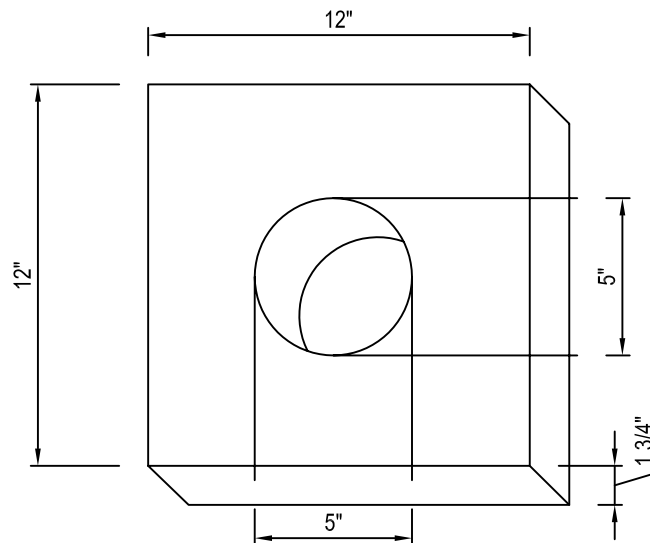

- SELECT DESIRED COLOR  
 IVORY  
 LEATHER  
 HEATHER  
 TAUPE

**NOTES:**

1. INSTALLATION TO BE COMPLETED IN ACCORDANCE WITH MANUFACTURER'S SPECIFICATIONS.
2. DO NOT SCALE DRAWINGS.
3. CONTRACTORS NOTE: FOR PRODUCT AND COMPANY INFORMATION VISIT [www.CADdetails.com/info](http://www.CADdetails.com/info)  
REFERENCE NUMBER 744-009.