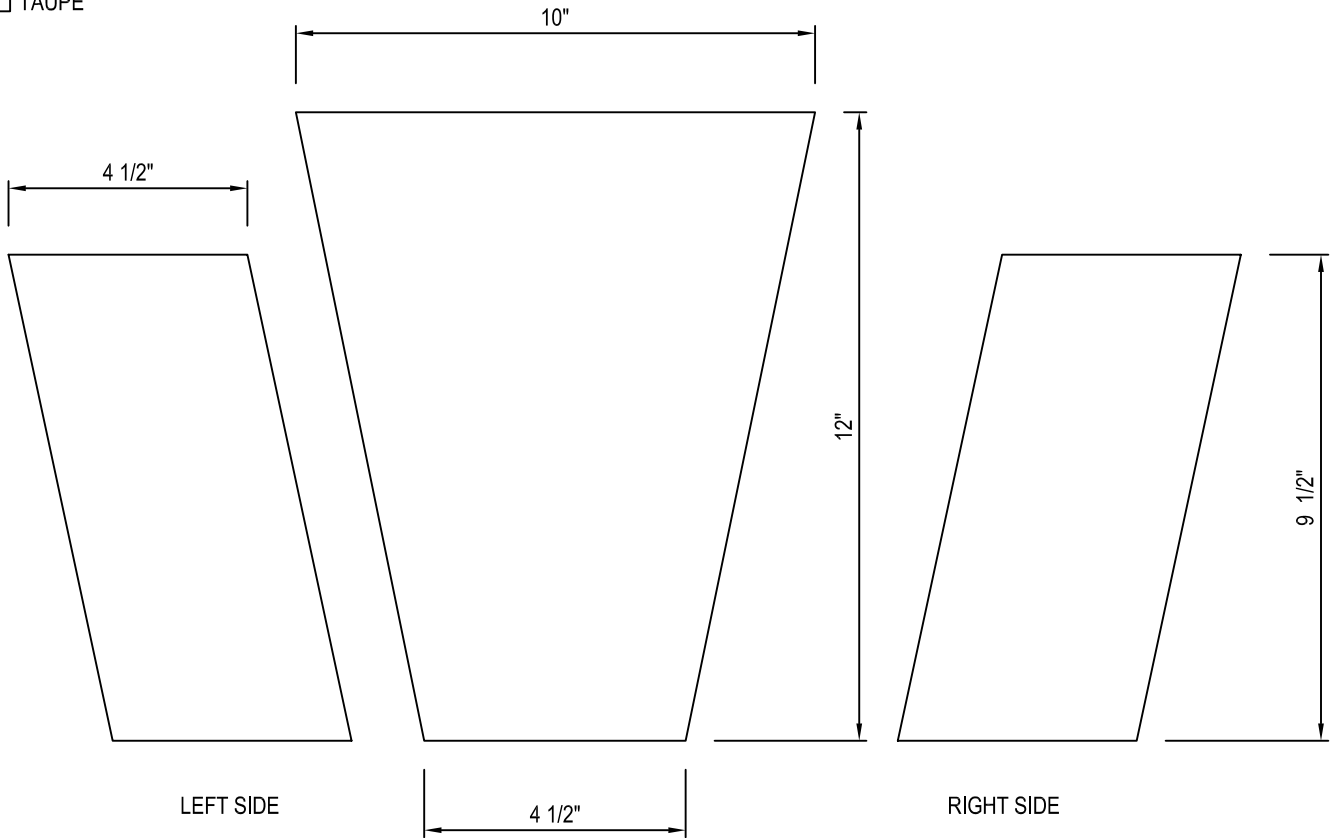

ARTISTIC STONE®

ARTISTIC STONE, INC
9290 MATT HIGHWAY
BALLGROUND, GA 30107
TOLL FREE: 1 (888) 852-4845
PHONE: (770) 888-8278
FAX: (678) 965-2194
www.artisticstone.com

1. ☒ SELECT DESIRED COLOR
   ☐ IVORY
   ☐ LEATHER
   ☐ HEATHER
   ☐ TAUPE

NOTES:

1. INSTALLATION TO BE COMPLETED IN ACCORDANCE WITH MANUFACTURER'S SPECIFICATIONS.
2. DO NOT SCALE DRAWINGS.
3. CONTRACTORS NOTE: FOR PRODUCT AND COMPANY INFORMATION VISIT www.CADdetails.com/info
  REFERENCE NUMBER 744-007.

ACCESSORY DRAWINGS

DOUBLE KEYSTONE AND JACK ARCH KIT